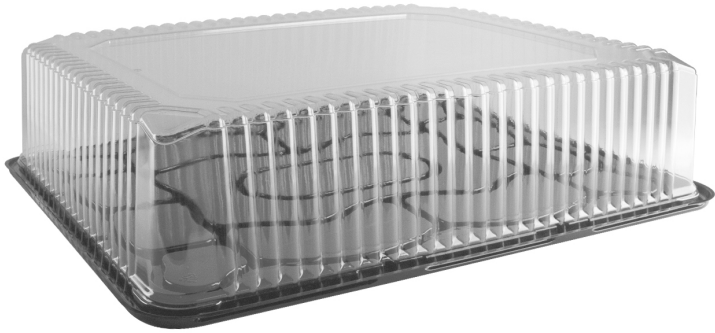

Sheet Cake Package Combo 222-110187-080264

Rectangle 1/2 Sheet Cake Clear/Black Combo
CCH-475

Fluted Dome/Base 20.25" x 15.2" x 4.75"

Various depths for 1/8, 1/4, 1/2 sheet cakes.

*Full Pallet Orders Accepted—Allow Four Weeks
for Initial Orders*

Product Attributes

Capacity	—	Part Dimension:	14.78" x 11.06" x 0.39"
Sustainability:	Eligible for Recycling	Material:	PETE Polyethylene Terephthalate #1 PET

Specifications

Case Pack:	100	Case Cube:	3.06
Case Weight:	15.99	Cases Pallet:	30
Cases Layers:	5	Cases High:	6
Case Dimensions:	22.75" x 15.25" x 15.25"	Food:	Cake
UPC Code:	Not available	GTIN-14 Code:	Not available