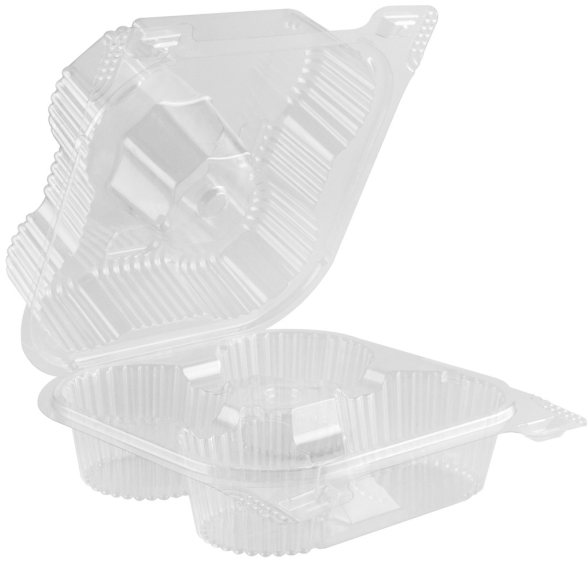

Cupcake Hinged Clamshell 200-190010

Cupcake 4 Count Clear
Fluted Button Snap 6.65" x 6.65" x 3"

Product Attributes

Capacity	—	Part Dimension:	7.73" x 7.61" x 2.91"
Sustainability:	Eligible for Recycling	Material:	PETE Polyethylene Terephthalate #1 PET

Specifications

Case Pack:	225	Case Cube:	4.24
Case Weight:	25.11	Cases Pallet:	24
Cases Layers:	4	Cases High:	6
Case Dimensions:	23.5" x 19.5" x 16"	Food:	Muffin
UPC Code:	Not available	GTIN-14 Code:	Not available