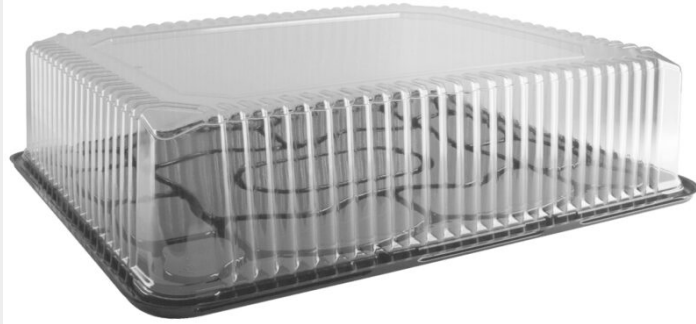

## SHEET CAKE PACKAGE COMBO 222-110187-080264

**\$0.00**

Rectangle 1/2 Sheet Cake Clear/Black Combo CCH-475

**SKU:** 222-110187-080264 | **Category:** [Uncategorized](#) |

### PRODUCT DESCRIPTION

Fluted Dome/Base 20.25" x 15.2" x 4.75"

Various depths for 1/8, 1/4, 1/2 sheet cakes.

*Full Pallet Orders Accepted—Allow Four Weeks for Initial Orders*